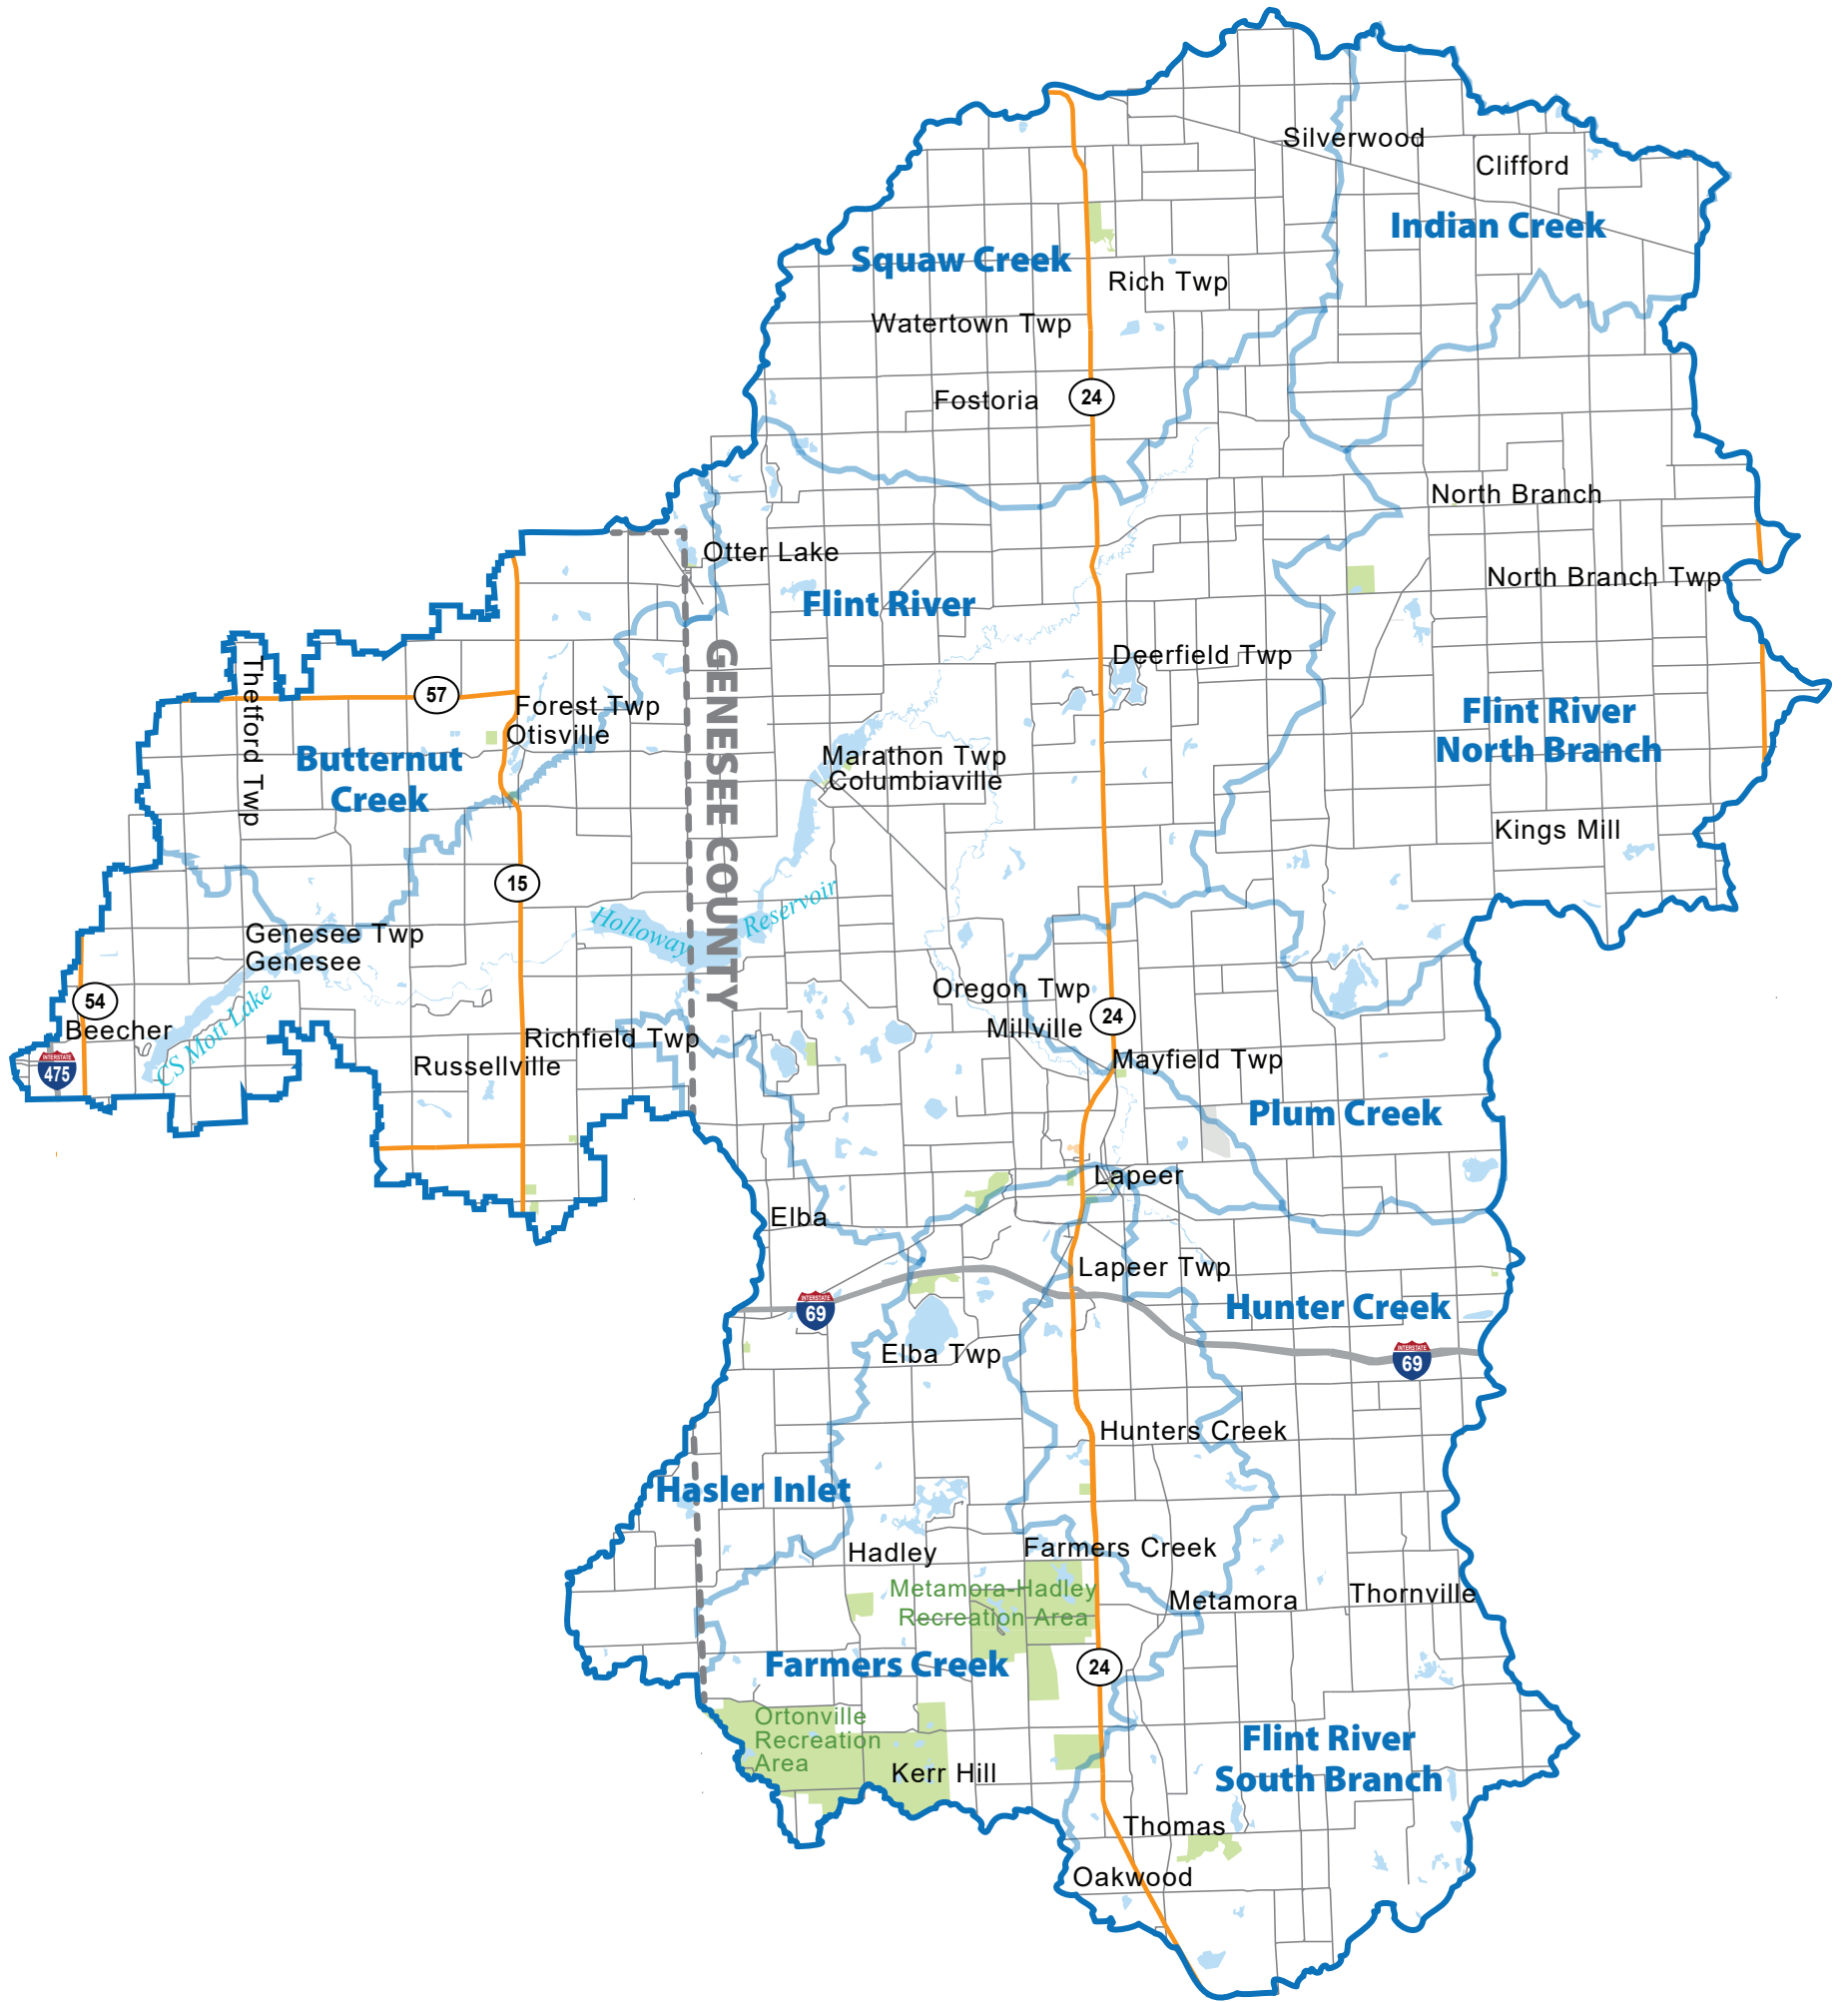

UPPER FLINT RIVER WATERSHED

Genesee County NPDES MS4 Program

Watershed	Interstate
Subwatershed	State Highways
County Line	Flint River
Local Street	

Let's make one thing
Perfectly Clear.
our water
Genesee County Community Water Quality Consortium