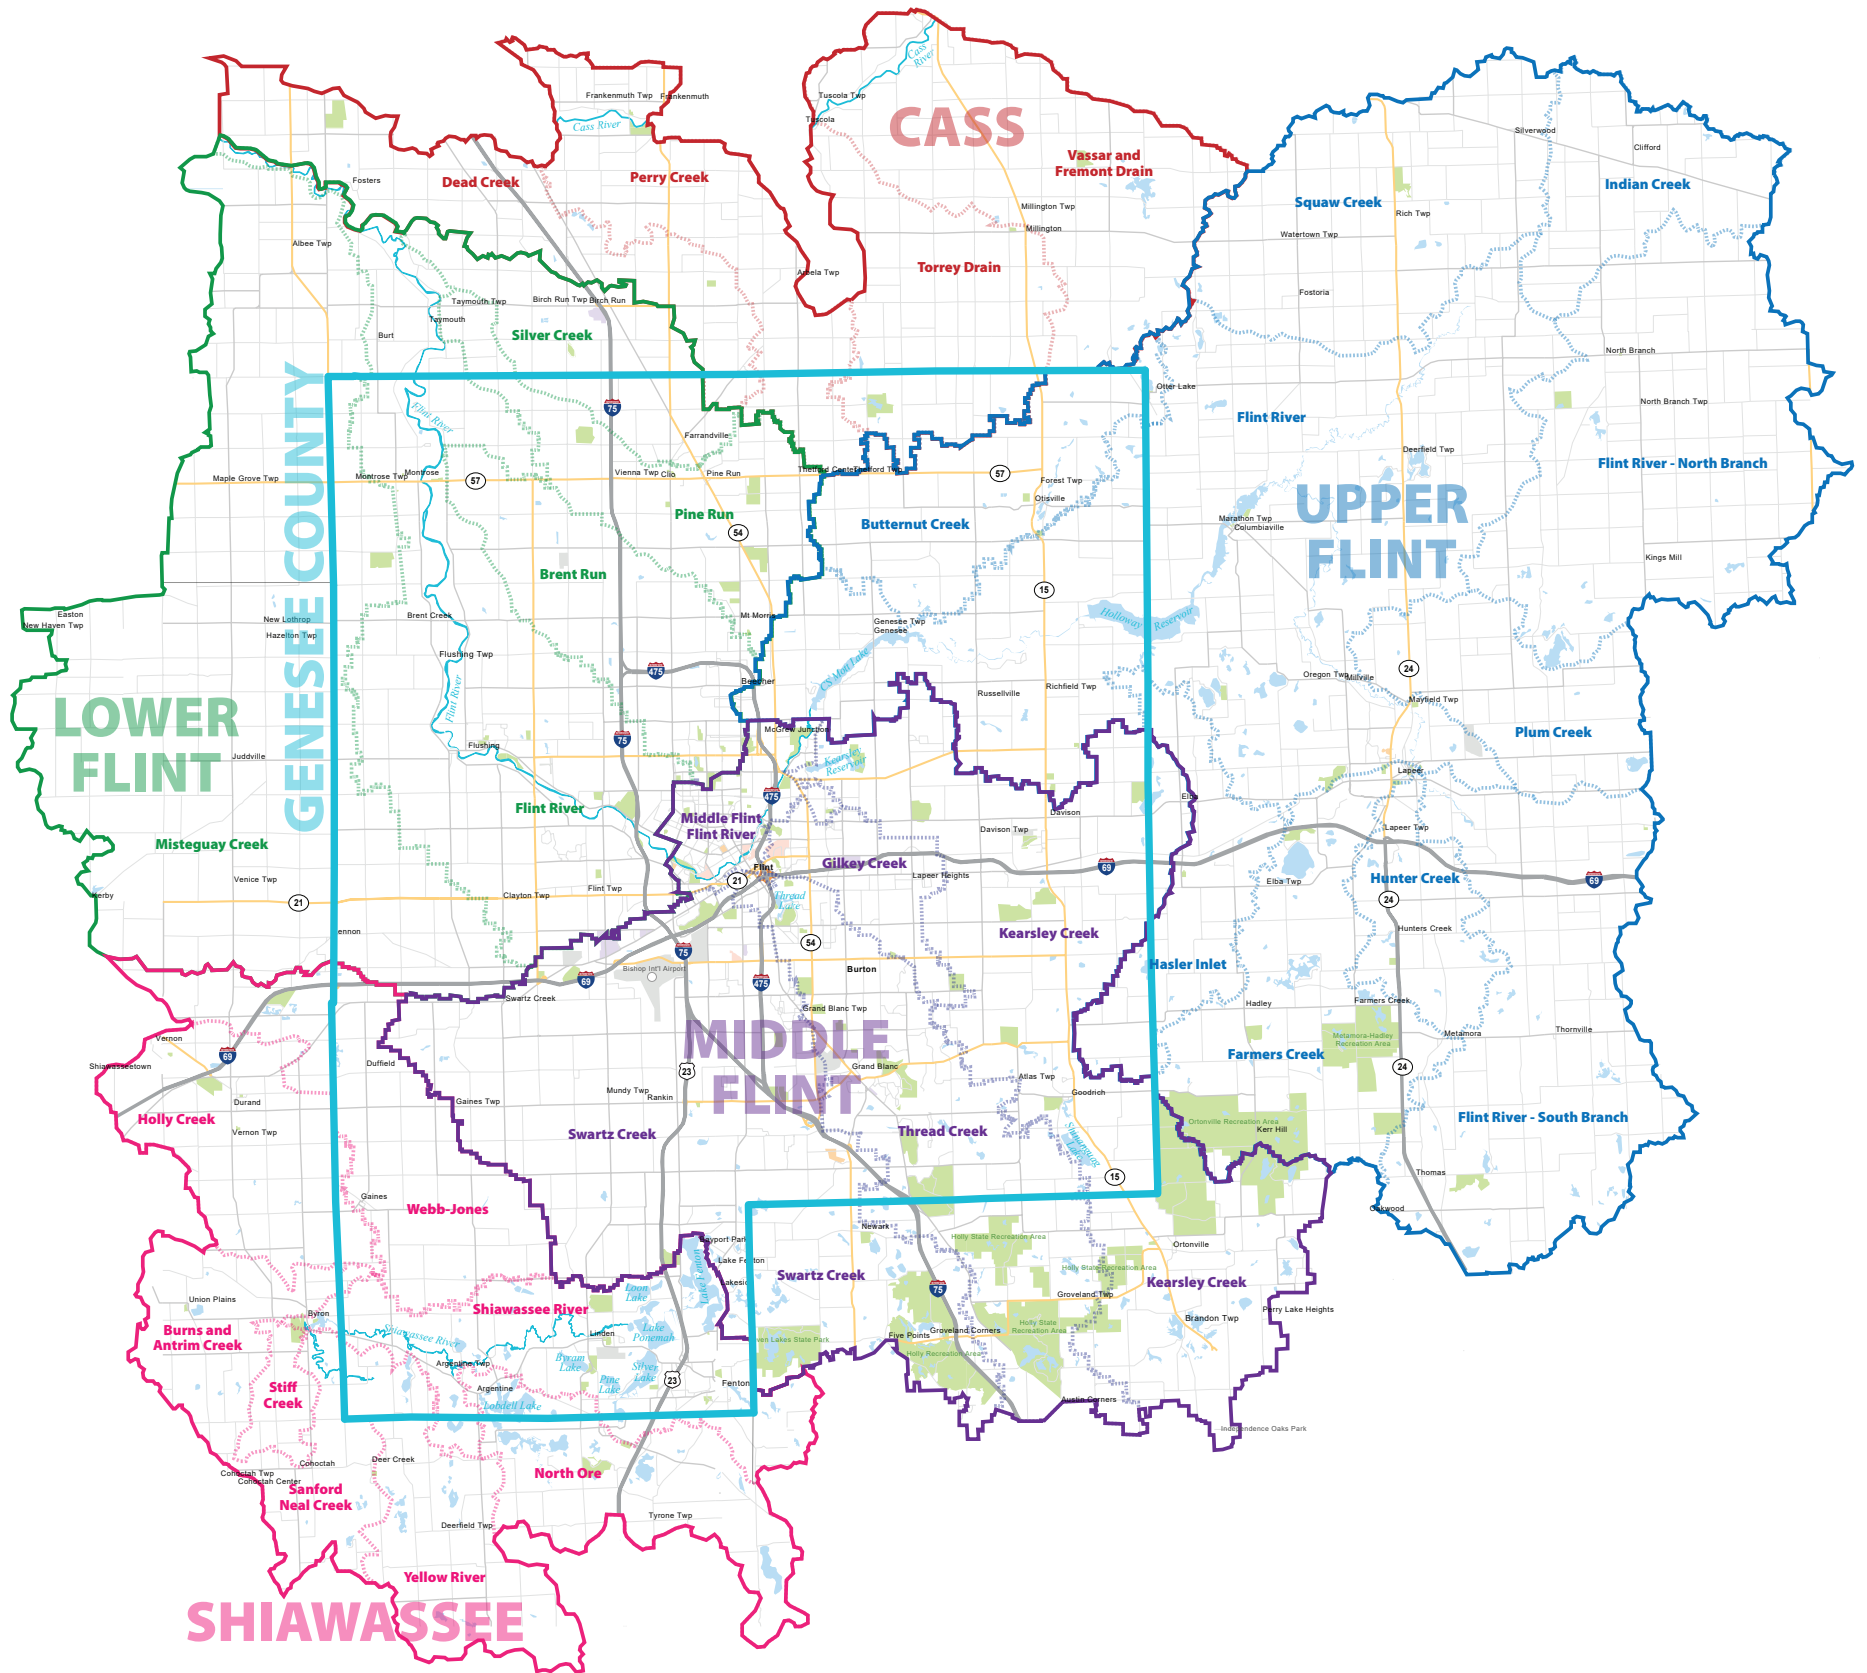

GENESEE COUNTY WATERSHED

Genesee County NPDES MS4 Program

Let's make one thing
Perfectly Clear.
our water
Genesee County Community Water Quality Consortium